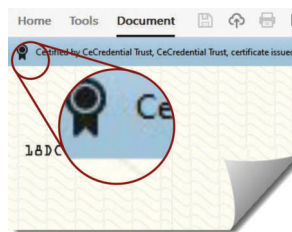

● *To validate this credential:*

The CeDiD is located in the upper left-hand corner of the credential (page 1). The CeDiD is a unique identifier and is required for validation. Enter the CeDiD, using the link below to visit the institution's official validation website. Validation includes complete degree information that is time and date stamped by the issuing authority.

For more information on CeCredential Trust, click [here](#).

Validate Now

or visit [student.ufl.edu/cediploma/validation](http://student.ufl.edu/cediploma/validation)

● *To verify the digital signature:*

This credential is certified by CeCredential Trust and should read as such. The ribbon signifies that both pages of this document have not been modified since issued. Do not trust this document if any other symbol is displayed.